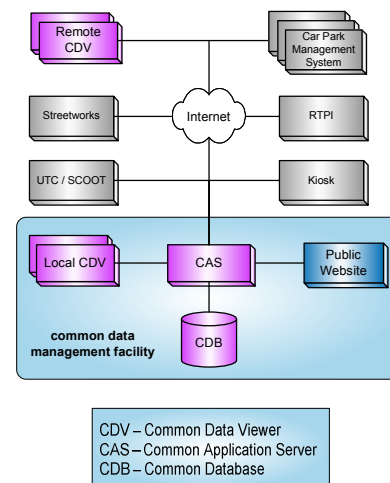

The Common Data Viewer (CDV) acts as the user front end for the whole suite of ITS services. Operators have access to data input facilities from the Control Room in Chichester as well as a number of regional offices around the county.

### key features

- ◆ UTMC v2 compliant
- ◆ Public Access Website
- ◆ Asset Management
- ◆ Strategy Integrator

### key interfaces

- ◆ Siemens UTC / SCOOT
- ◆ Confirm Streetworks
- ◆ ACIS RTPi
- ◆ Dambach PGS
- ◆ Cityspace Kiosk

### system architecture